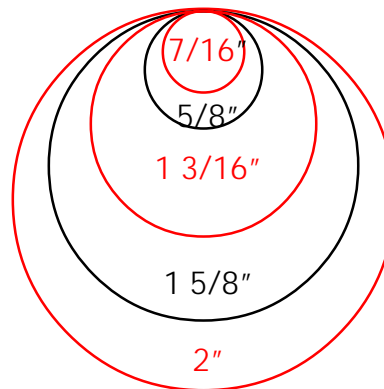

XL2-185
 2 5/8" x 13/16"
 Maximum characters per line: 35
 Maximum lines: 8

XL2-245
 3" x 1 1/8"
 Maximum characters per line: 38
 Maximum lines: 11

XL2-225
 2 13/16" x 1 7/8"
 Maximum characters per line: 36
 Maximum lines: 18

XL2-75 • 1 11/16" x 1/2"
 Maximum characters per line: 22
 Maximum lines: 4

XL2-275
 3 11/16" x 1 3/4"
 Maximum characters per line: 45
 Maximum lines: 17

XL2-700
 3 9/16" x 2 9/16"
 Maximum characters per line: 42
 Maximum lines: 23

XL2-145 • 2 3/8" x 5/8"
 Maximum characters per line: 25
 Maximum lines: 5

XL2-750
 4 7/8" x 1 5/8"
 Maximum characters per line: 65
 Maximum lines: 16

XL2-265
 3 5/16" x 11/16"
 Maximum characters per line: 40
 Maximum lines: 6

XL2-800
 4 5/8" x 3 3/16"
 Maximum characters per line: 62
 Maximum lines: 31

Round Mounts

- XL2-305 • 7/16"
- XL2-325 • 5/8"
- XL2-495 • 1 3/16"
- XL2-535 • 1 5/8"
- XL2-655 • 2"